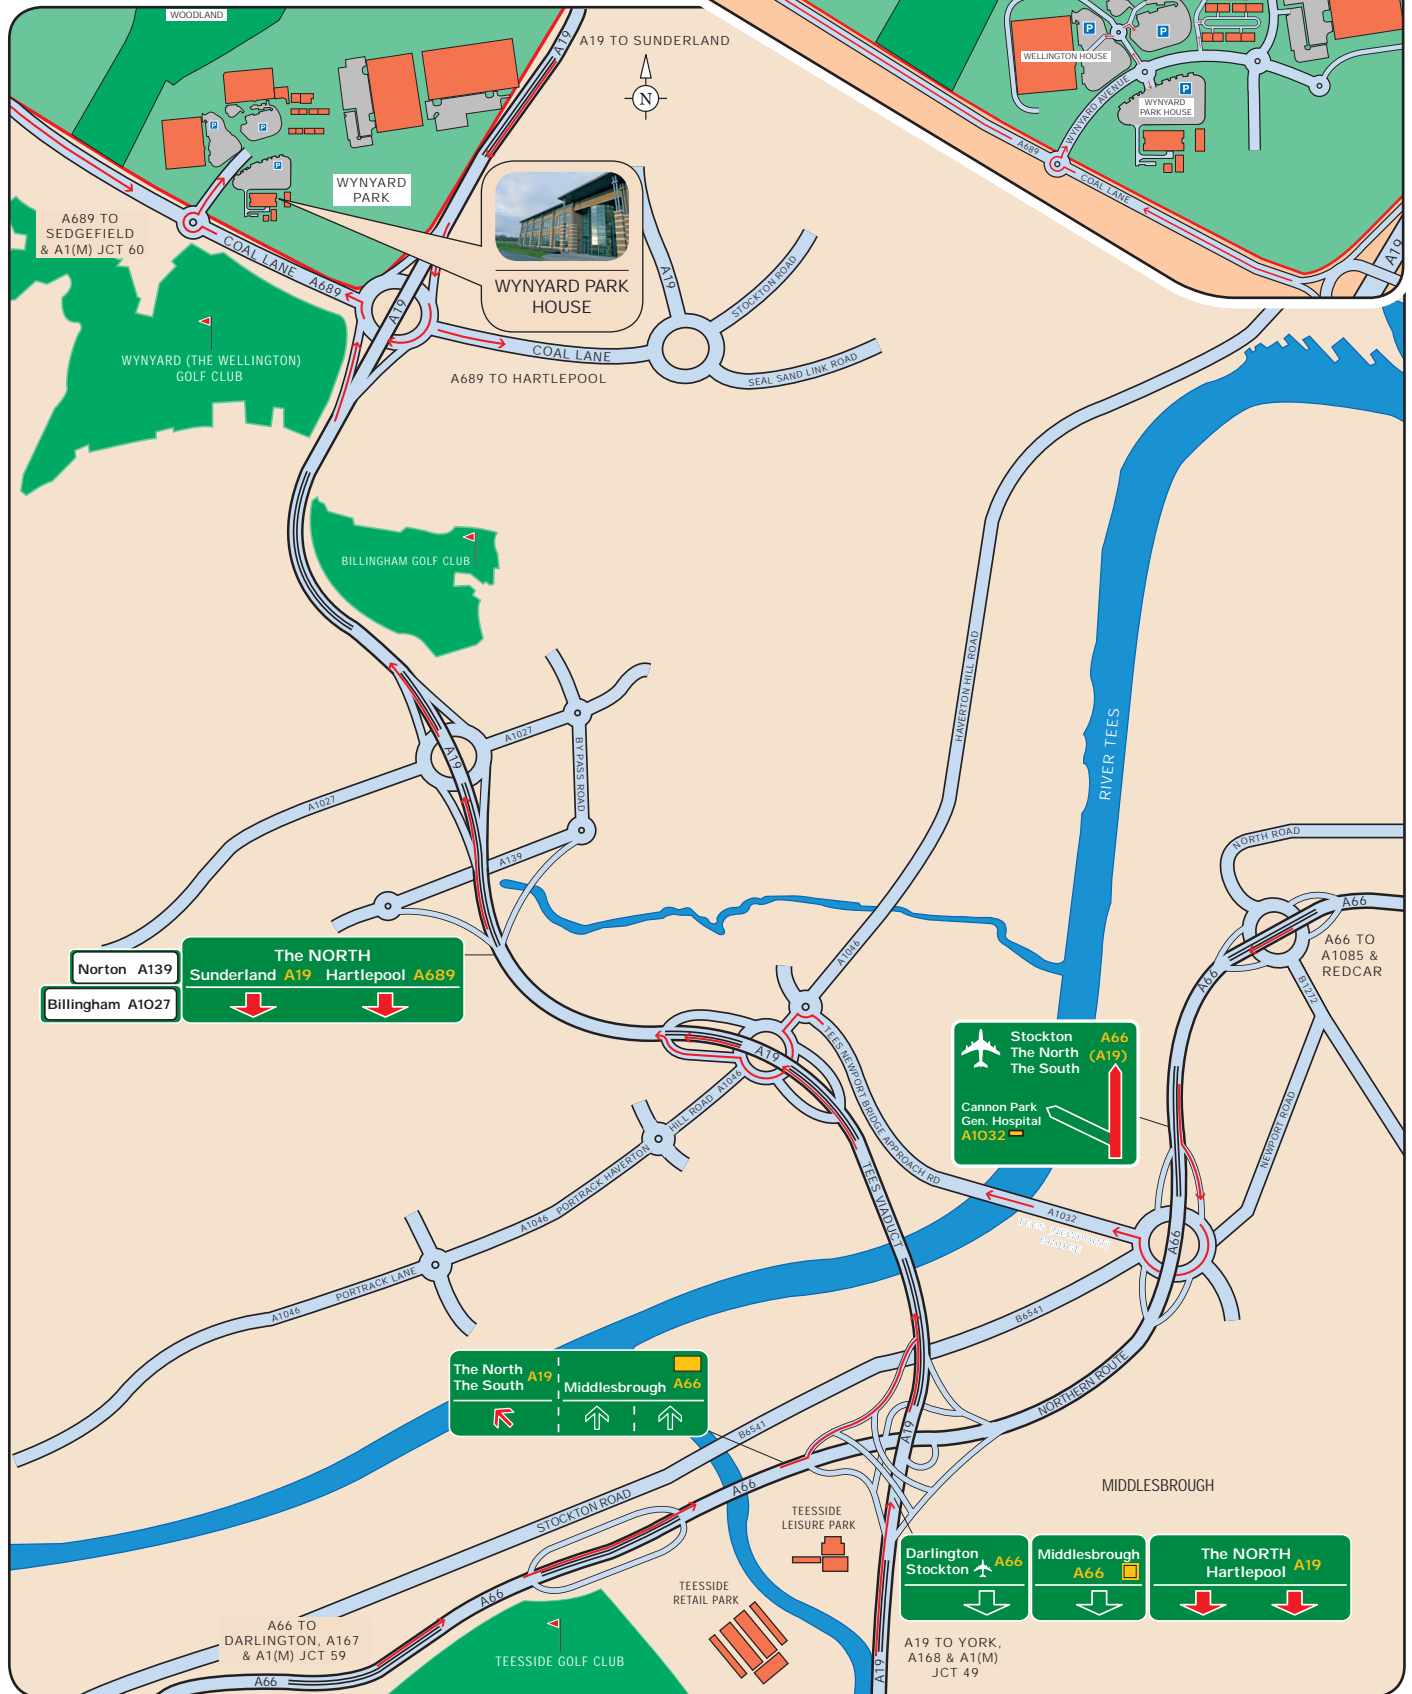

Wynyard Park

LIFESTYLE • LIVING • BUSINESS

Wynyard Park House
Wynyard Avenue, Wynyard, Billingham TS22 5TB
t: +44 (0)870 300 9 444
f: +44 (0)870 300 9 445
e: enquiries@wynyardpark.com

Norton A139	The NORTH Sunderland A19 Hartlepool A689
Billingham A1027	

Stockton The North The South	A66 (A19)
Cannon Park Gen. Hospital	A1032

The North The South	A19	Middlesbrough	A66
	←	↑	↑

Darlington Stockton	A66	Middlesbrough	A66	The NORTH Hartlepool	A19
↓	↓	↓	↓	↓	↓

A19 TO YORK,
A168 & A1(M)
JCT 49